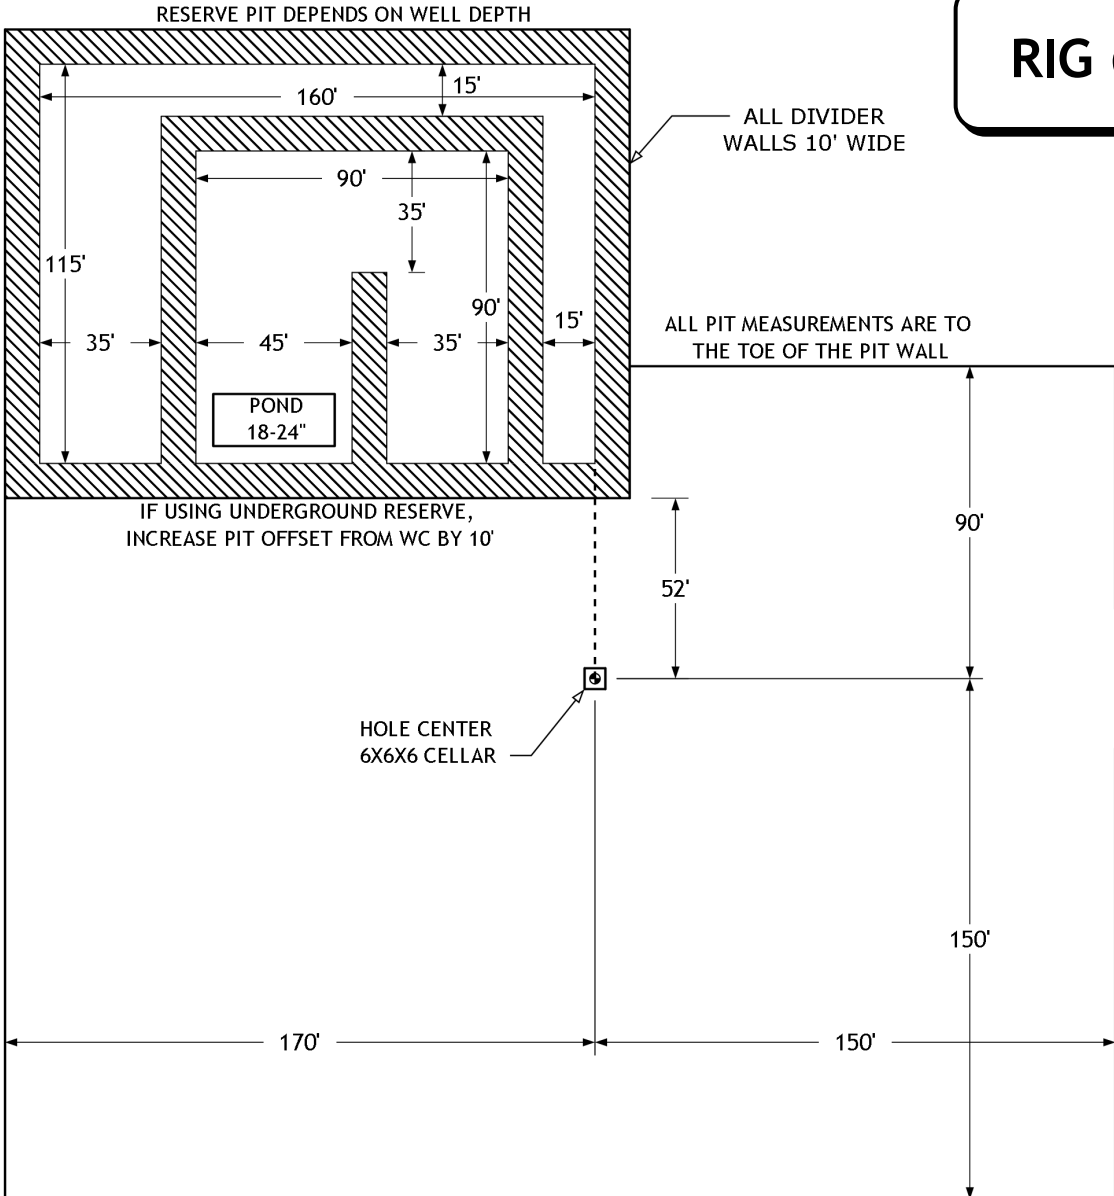

RIG 6 LOCATION PLAT

POND
18-24"

NORTON

ENERGY DRILLING